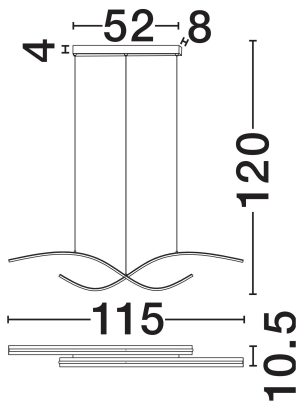

NOVA LUCE

PRODUCT DATASHEET

Version: 001

PRODUCT PHOTOGRAPH

TECHNICAL DRAWING

GENERAL INFORMATION

Product Code	9130653
Collection	Indoor
Product Category	Suspension
Product Family	Brio
Mounting Location	Wall
Application Environment	Indoor
Specifications	N/A

DIMENSION & WEIGHT

LxWxH (cm)	L: 115 W: 8 H: 120
Cut Out (cm)	N/A
Weight (Kgr)	1.8

MATERIAL & COLOR

Product Color	Sandy Black
Body Material	Aluminium & Silicone

APPLICATION & MOUNTING

Ambient Working Temp.	Max 45°C
Type of Protection	IP20
Dimmable	Yes
Type of Dimming	Triac
Mounting type	Surface
Mounting Depth (cm)	N/A
Led Module Replaceable	No
Light Source	LED

Power (Nominal)	27W
Input voltage (Nominal)	220-240V
Mains Frequency	50/60Hz

PHOTOMETRICAL DATA

Luminous Flux	1145lm
Color Temperature	2700-3000-4000K
Light Color (Designation)	WW - NW

WARRANTY

Warranty	3 Years
----------	----------------