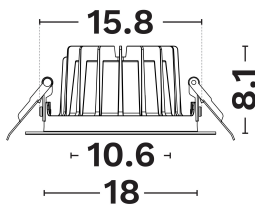

TECHNICAL DRAWING

COMPATIBLE WITH

— On/Off Driver: Included

— Triac Driver: 9540321

— Dali Driver: 9621522

GENERAL INFORMATION

Product Code	9540310
Product Category	Downlights-Commercial
Product Family	Glim
Mounting Location	Ceiling
Application Environment	Indoor

DIMENSION & WEIGHT

LxWxH (cm)	D:18 H:8.1
Cut out (cm)	16,5
Weight (Kgr)	N/A

MATERIAL & COLOR

Product Color	White
Body Material	Aluminium
Cover Material	N/A

APPLICATION & MOUNTING

Ambient Working Temp.	45 C
Type of Protection	IP20
Protection Class IK	IK04
Dimmable	Yes
Type of Dimming (Optional)	Dali
Mounting type	Recessed
Mounting Depth (cm)	Ceiling
Led Module Replaceable	No
Light Source	Led
Adjustable	Yes

NOVA LUCE S.A

Schimatari Viotias
32009, Greece

+30 22620 58 121
+30 22620 56 743

info@novaluce.com
www.novaluce.com