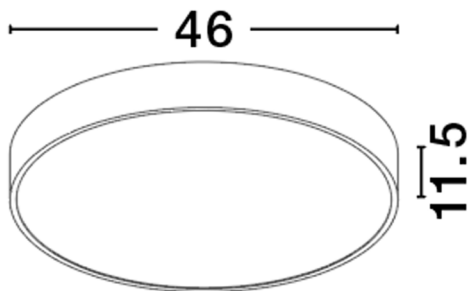

NOVA LUCE

PRODUCT DATASHEET

Version: 001

PRODUCT PHOTOGRAPH

TECHNICAL DRAWING

GENERAL INFORMATION

Product Code	9756722
Collection	Decorative
Product Category	Ceiling
Product Family	Sotto
Mounting Location	Ceiling
Application Environment	Indoor

DIMENSION & WEIGHT

LxWxH (cm)	D: 46 H: 11,5
Cut out (cm)	N/A
Weight (Kgr)	1.8

MATERIAL & COLOR

Product Color	Matt Black
Body Material	Metal & Acrylic

APPLICATION & MOUNTING

Ambient Working Temp.	Max 45 oC
Type of Protection	IP20
Dimmable	Yes
Type of Dimming (Optional)	Triac
Mounting type	Ceiling
Mounting Depth (cm)	N/A
Led Module Replaceable	No
Light Source	LED