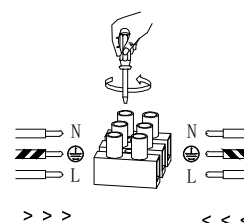

NOVA LUCE

9009168

1

Turn off the general switch

2

Drill holes & apply plastic anchors
With screws

3

Connect the wires

4

Apply the side screws

5

Instal glass shade

6

Turn on the general switch