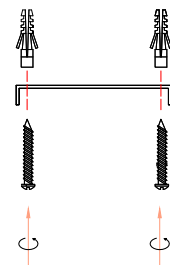

NOVA LUCE

9009168

1

Turn off the general switch

2

Drill holes & apply plastic anchors
With screws

3

Connect the wires

4

Apply the side screws

5

Instal glass shade

6

Turn on the general switch