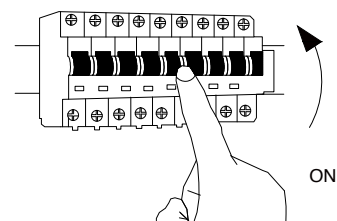

NOVA LUCE

9009168

1

Turn off the general switch

2

Drill holes & apply plastic anchors
With screws

3

Connect the wires

4

Apply the side screws

5

Instal glass shade

6

Turn on the general switch