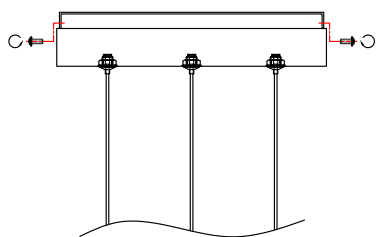

NOVA LUCE

9009168

1

Turn off the general switch

2

Drill holes & apply plastic anchors
With screws

3

Connect the wires

4

Apply the side screws

5

Instal glass shade

6

Turn on the general switch