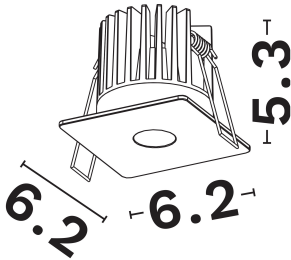

NOVA LUCE

PRODUCT DATASHEET

Version: 001

PRODUCT PHOTOGRAPH

TECHNICAL DRAWING

COMPATIBLE WITH

- On/Off Driver: Included
- Triac Driver: 9844002
- Dali Driver: 9621523

GENERAL INFORMATION

Product Code	9060209
Product Category	Downlights
Product Family	Ono
Mounting Location	Ceiling
Application Environment	Indoor

DIMENSION & WEIGHT

LxWxH (cm)	L: 6.2 W: 6.2 H: 5.3
Cut out (cm)	5X5
Weight (Kgr)	N/A