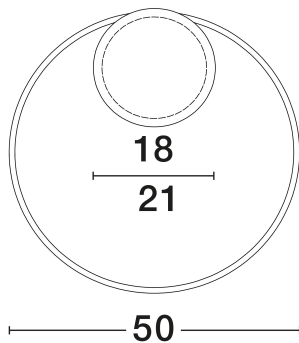

NOVA LUCE

PRODUCT DATASHEET

Version: 001

PRODUCT PHOTOGRAPH

GENERAL INFORMATION

Product Code	9348071
Collection	Indoor
Product Category	Ceiling
Product Family	Fuline
Mounting Location	Ceiling
Application Environment	Indoor
Specifications	N/A

DIMENSION & WEIGHT

LxWxH (cm)	D: 50 H: 5
Cut Out (cm)	N/A
Weight (Kgr)	1.4

MATERIAL & COLOR

Product Color	Gold Leaf
Body Material	Aluminium & Acrylic

TECHNICAL DRAWING

APPLICATION & MOUNTING

Ambient Working Temp.	Max 45°C
Type of Protection	IP20
Dimmable	Yes
Type of Dimming	Triac
Mounting type	Surface
Mounting Depth (cm)	N/A
Led Module Replaceable	No
Light Source	LED

Power (Nominal)	32W
Input voltage (Nominal)	220-240V
Mains Frequency	50/60Hz

PHOTOMETRICAL DATA

Luminous Flux	2320lm
Color Temperature	3000K
Light Color (Designation)	Warm White

WARRANTY

Warranty	3 Years
----------	----------------