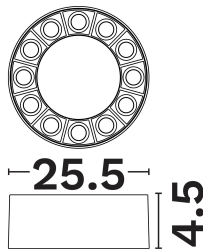

NOVA LUCE

PRODUCT DATASHEET

Version: 001

PRODUCT PHOTOGRAPH

GENERAL INFORMATION

Product Code	9006031
Product Category	Ceiling-Led
Product Family	Emira
Mounting Location	Ceiling
Application Environment	Indoor

DIMENSION & WEIGHT

LxWxH (cm)	D:25.5 H:4.5 cm
Cut out (cm)	N/A
Weight (Kgr)	N/A

TECHNICAL DRAWING

MATERIAL & COLOR

Product Color	White
Body Material	Aluminium
Cover Material	N/A

APPLICATION & MOUNTING

Ambient Working Temp.	45 C
Type of Protection	IP20
Protection Class IK	IK05
Dimmable	Yes
Type of Dimming (Optional)	Triac
Mounting type	Surface
Mounting Depth (cm)	Ceiling
Led Module Replaceable	No
Light Source	Led
Adjustable	No

NOVA LUCE

PRODUCT DATASHEET

Version: 001

ELECTRICAL DATA

Power (Nominal)	24
Input voltage (Nominal)	220-240Vac
Mains Frequency	50/60Hz
Output voltage	42Vdc
Output Current	600mA
Power Factor	0,9
Efficiency	0,9
SVM	60.4
Pst	61
Class	II

PHOTOMETRICAL DATA

Luminous Flux	1407
Luminous Efficacy	58.6
Color Temperature	3000
Light Color (Designation)	Warm White
CRI	>90
SDCM	<3
Beam Angle	36
UGR	<19

LIFESPAN

Lifetime	50000
----------	--------------