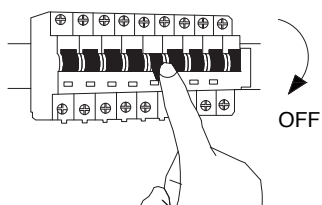

NOVA LUCE

9124104

1

Turn off the general switch

2

Drill holes & apply plastic anchors
With screws

3

Connect the wires

4

Apply the nuts

5

Turn on the general switch