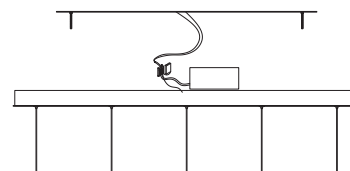

NOVA LUCE

9124104

1

Turn off the general switch

2

Drill holes & apply plastic anchors
With screws

3

Connect the wires

4

Apply the nuts

5

Turn on the general switch