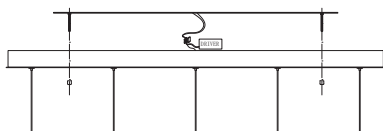

NOVA LUCE

9124104

1

Turn off the general switch

2

Drill holes & apply plastic anchors
With screws

3

Connect the wires

4

Apply the nuts

5

Turn on the general switch