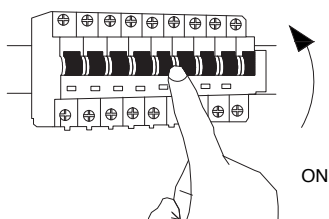

NOVA LUCE

9124104

1

Turn off the general switch

2

Drill holes & apply plastic anchors
With screws

3

Connect the wires

4

Apply the nuts

5

Turn on the general switch