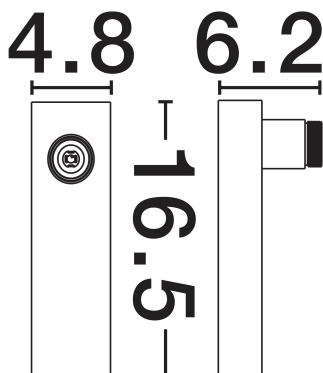

TECHNICAL DRAWING

GENERAL INFORMATION

Product Code	9980609
Collection	Indoor
Product Category	Ceiling
Product Family	Invento
Mounting Location	Wall
Application Environment	Indoor
Specifications	N/A

DIMENSION & WEIGHT

LxWxH (cm)	L: 16.5 W: 4.8 H: 6.2
Cut Out (cm)	N/A
Weight (Kgr)	0.467

MATERIAL & COLOR

Product Color	Sandy Black
Body Material	Aluminium

APPLICATION & MOUNTING

Ambient Working Temp.	Max 45°C
Type of Protection	IP20
Dimmable	N/A
Type of Dimming	N/A
Mounting type	Surface
Mounting Depth (cm)	N/A
Led Module Replaceable	N/A
Light Source	N/A

NOVA LUCE S.A

Schimatari Viotias
32009, Greece

+30 22620 58 121
+30 22620 56 743

info@novaluce.com
www.novaluce.com