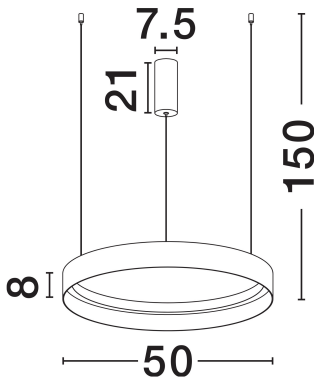

NOVA LUCE

PRODUCT DATASHEET

Version: 001

PRODUCT PHOTOGRAPH

TECHNICAL DRAWING

GENERAL INFORMATION

Product Code	9695196
Collection	Indoor
Product Category	Suspension
Product Family	Lumia
Mounting Location	Wall
Application Environment	Indoor
Specifications	N/A

DIMENSION & WEIGHT

LxWxH (cm)	D: 50 H: 150
Cut Out (cm)	N/A
Weight (Kgr)	2.5

MATERIAL & COLOR

Product Color	Sandy White
Body Material	Aluminium & Silicone

APPLICATION & MOUNTING

Ambient Working Temp.	Max 45°C
Type of Protection	IP20
Dimmable	Yes
Type of Dimming	Triac
Mounting type	Surface
Mounting Depth (cm)	N/A
Led Module Replaceable	No
Light Source	LED

Power (Nominal)	39W
Input voltage (Nominal)	220-240V
Mains Frequency	50/60Hz

PHOTOMETRICAL DATA

Luminous Flux	1521lm
Color Temperature	2700-4000K
Light Color (Designation)	WW - NW

WARRANTY

Warranty	3 Years
----------	----------------