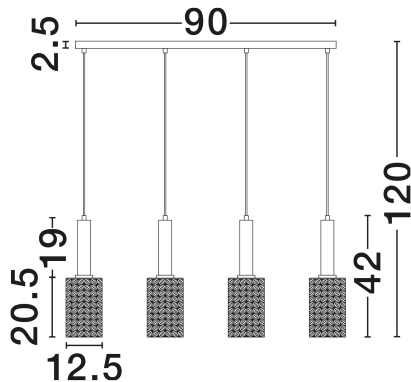

NOVA LUCE

PRODUCT DATASHEET

Version: 001

PRODUCT PHOTOGRAPH

TECHNICAL DRAWING

GENERAL INFORMATION

Product Code	9009275
Collection	Indoor
Product Category	Suspension
Product Family	Certa
Mounting Location	Ceiling
Application Environment	Indoor
Specifications	N/A

DIMENSION & WEIGHT

LxWxH (cm)	L: 96.5 W: 12.5 H: 120
Cut Out (cm)	N/A
Weight (Kgr)	4.3

MATERIAL & COLOR

Product Color	Clear Structured & Gold
Body Material	Glass & Metal

APPLICATION & MOUNTING

Ambient Working Temp.	Max 45°C
Type of Protection	IP20
Dimmable	Yes
Type of Dimming	N/A
Mounting type	Surface
Mounting Depth (cm)	N/A
Led Module Replaceable	Yes
Light Source	E27

Power (Nominal)	4x12W
Input voltage (Nominal)	100-240V
Mains Frequency	50/60Hz

PHOTOMETRICAL DATA

Luminus Flux	N/A
Color Temperature	N/A
Light Color (Designation)	N/A

WARRANTY

Warranty	3 Years
----------	----------------