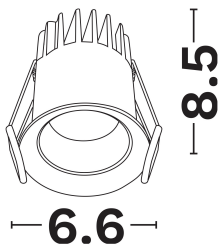

NOVA LUCE

PRODUCT DATASHEET

Version: 001

PRODUCT PHOTOGRAPH

TECHNICAL DRAWING

COMPATIBLE WITH

— On/Off Driver: Included

— Triac Driver: 9844019

— Dali Driver: 9621523

GENERAL INFORMATION

Product Code	9232241
Product Category	Downlights
Product Family	Feller
Mounting Location	Ceiling
Application Environment	Indoor

DIMENSION & WEIGHT

LxWxH (cm)	D:6.6 H:8.5
Cut out (cm)	5,5
Weight (Kgr)	N/A

MATERIAL & COLOR

Product Color	Black
Body Material	Aluminium
Cover Material	N/A

APPLICATION & MOUNTING

Ambient Working Temp.	45 C
Type of Protection	IP20
Protection Class IK	IK03
Dimmable	Yes
Type of Dimming (Optional)	Triac/Dali
Mounting type	Recessed
Mounting Depth (cm)	Ceiling
Led Module Replaceable	No
Light Source	Led
Adjustable	No

Power (Nominal)	15
Input voltage (Nominal)	220-240Vac
Mains Frequency	50/60Hz
Output voltage	40Vdc
Output Current	350mA
Power Factor	0,9
Efficiency	>80%
SVM	<0.4
Pst	<1
Class	II

PHOTOMETRICAL DATA

Luminous Flux	833
Luminous Efficacy	55.5
Color Temperature	3000
Light Color (Designation)	Warm White
CRI	>90
SDCM	<3
Beam Angle	24
UGR	<19