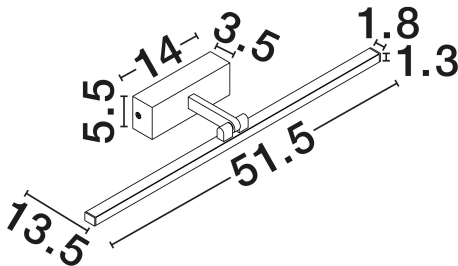

NOVA LUCE

PRODUCT DATASHEET

Version: 001

PRODUCT PHOTOGRAPH

GENERAL INFORMATION

Product Code	9117307
Collection	Indoor
Product Category	Wall
Product Family	Marel
Mounting Location	Ceiling
Application Environment	Indoor
Specifications	N/A

DIMENSION & WEIGHT

LxWxH (cm)	L: 51.5 W: 13.5 H: 5
Cut Out (cm)	N/A
Weight (Kgr)	0.6

MATERIAL & COLOR

Product Color	Chrome
Body Material	Steel, Aluminium & Acrylic

TECHNICAL DRAWING

APPLICATION & MOUNTING

Ambient Working Temp.	Max 45°C
Type of Protection	IP44
Dimmable	Yes
Type of Dimming	N/A
Mounting type	Surface
Mounting Depth (cm)	N/A
Led Module Replaceable	No
Light Source	LED