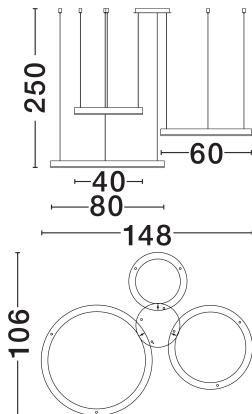

### TECHNICAL DRAWING

### DIMENSION & WEIGHT

LxWxH (cm)	L: 148 W: 106 H: 250
Cut Out (cm)	N/A
Weight (Kgr)	0

### PHOTOMETRICAL DATA

Luminous Flux	<b>8861lm</b>
Color Temperature	<b>3000K</b>
Light Color (Designation)	<b>Warm White</b>