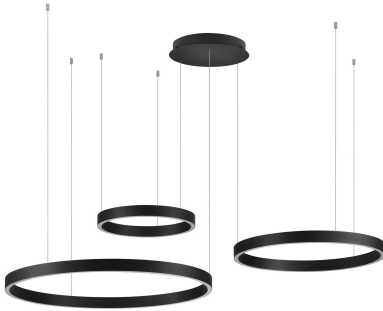

NOVA LUCE

PRODUCT DATASHEET

Version: 001

PRODUCT PHOTOGRAPH