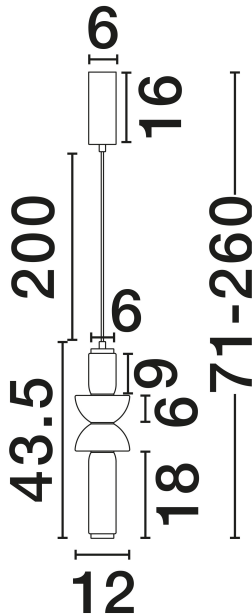

NOVA LUCE

PRODUCT DATASHEET

Version: 001

PRODUCT PHOTOGRAPH

TECHNICAL DRAWING

GENERAL INFORMATION

Product Code	9009181
Collection	Indoor
Product Category	Suspension
Product Family	Ulon
Mounting Location	Ceiling
Application Environment	Indoor
Specifications	N/A

DIMENSION & WEIGHT

LxWxH (cm)	D: 12 H: 71-261
Cut Out (cm)	N/A
Weight (Kgr)	0.75

MATERIAL & COLOR

Product Color	Smokey Gray & Matt Black
Body Material	Glass & Metal

APPLICATION & MOUNTING

Ambient Working Temp.	Max 45°C
Type of Protection	IP20
Dimmable	Yes
Type of Dimming	Triac
Mounting type	Surface
Mounting Depth (cm)	N/A
Led Module Replaceable	No
Light Source	LED

NOVA LUCE S.A

Schimatari Viotias
32009, Greece

+30 22620 58 121
+30 22620 56 743

info@novaluce.com
www.novaluce.com

NOVA LUCE

PRODUCT DATASHEET

Version: 001

ELECTRICAL DATA

Power (Nominal)	15W
Input voltage (Nominal)	220-240V
Mains Frequency	50/60Hz

PHOTOMETRICAL DATA

Luminous Flux	825lm
Color Temperature	3000K
Light Color (Designation)	Warm White

WARRANTY

Warranty	3 Years
----------	----------------