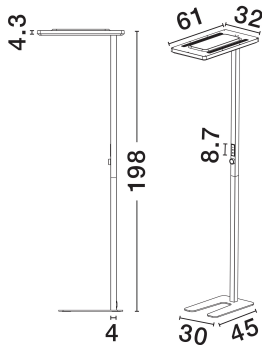

NOVA LUCE

PRODUCT DATASHEET

Version: 001

PRODUCT PHOTOGRAPH

GENERAL INFORMATION

Product Code	9416978
Product Category	Floor Lamps
Product Family	Biolight
Mounting Location	Floor
Application Environment	Indoor

DIMENSION & WEIGHT

LxWxH (cm)	-
Cut out (cm)	N/A
Weight (Kgr)	10

TECHNICAL DRAWING

MATERIAL & COLOR

Product Color	White
Body Material	Aluminium
Cover Material	N/A

APPLICATION & MOUNTING

Ambient Working Temp.	45 C
Type of Protection	IP20
Protection Class IK	IK03
Dimmable	Yes
Type of Dimming (Optional) & Move / Light Sensor	
Mounting type	Floor
Mounting Depth (cm)	Floor
Led Module Replaceable	No
Light Source	Led
Adjustable	No