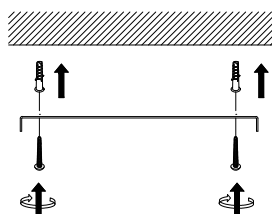

NOVA LUCE

9416951

1

Turn off the general switch

2

Drill holes & apply plastic anchors
With screws

3

Connect the wires

4

Apply the side screws

5

Turn on the general switch