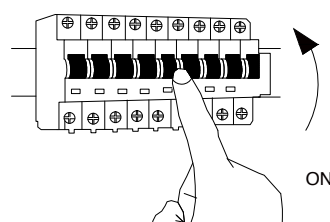

NOVA LUCE

9416951

1

Turn off the general switch

2

Drill holes & apply plastic anchors
With screws

3

Connect the wires

4

Apply the side screws

5

Turn on the general switch