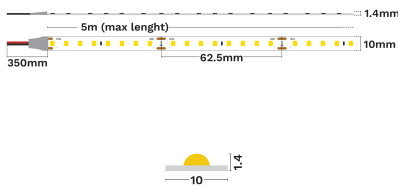

COMPATIBLE WITH

— On/Off Driver: N/A

— Triac Driver: N/A

— Dali Driver: N/A

GENERAL INFORMATION

Product Code	9540187
Product Category	Led Strips
Product Family	Como He
Mounting Location	N/A
Application Environment	Indoor

DIMENSION & WEIGHT

LxWxH (cm)	L:5m 10 mm
Cut out (cm)	N/A
Weight (Kgr)	N/A

MATERIAL & COLOR

Product Color	N/A
Body Material	Aluminium
Cover Material	N/A

APPLICATION & MOUNTING

Ambient Working Temp.	45 C
Type of Protection	IP20
Protection Class IK	N/A
Dimmable	Yes
Type of Dimming (Optional)	Triac/Dali
Mounting type	N/A
Mounting Depth (cm)	N/A
Led Module Replaceable	No
Light Source	Led
Adjustable	No

NOVA LUCE S.A

Schimatari Viotias
32009, Greece

+30 22620 58 121
+30 22620 56 743

info@novaluce.com
www.novaluce.com