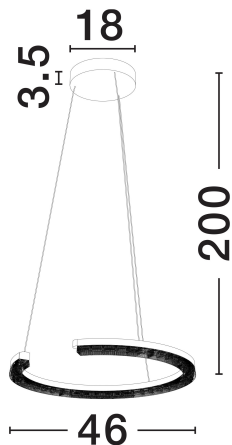

NOVA LUCE

PRODUCT DATASHEET

Version: 001

PRODUCT PHOTOGRAPH

TECHNICAL DRAWING

GENERAL INFORMATION

Product Code	9030950
Collection	Indoor
Product Category	Suspension
Product Family	Greamy
Mounting Location	Wall
Application Environment	Indoor
Specifications	N/A

DIMENSION & WEIGHT

LxWxH (cm)	D: 46 H: 200
Cut Out (cm)	N/A
Weight (Kgr)	1.7

MATERIAL & COLOR

Product Color	Sandy Black
Body Material	Aluminium

APPLICATION & MOUNTING

Ambient Working Temp.	Max 45°C
Type of Protection	IP20
Dimmable	Yes
Type of Dimming	Triac
Mounting type	Surface
Mounting Depth (cm)	N/A
Led Module Replaceable	No
Light Source	LED

Power (Nominal)	21W
Input voltage (Nominal)	220-240V
Mains Frequency	50/60Hz

PHOTOMETRICAL DATA

Luminous Flux	1365lm
Color Temperature	3000K
Light Color (Designation)	Warm White

WARRANTY

Warranty	3 Years
----------	----------------