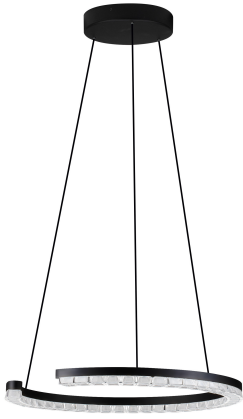

NOVA LUCE

PRODUCT DATASHEET

Version: 001

PRODUCT PHOTOGRAPH

TECHNICAL DRAWING

GENERAL INFORMATION

Product Code	9030950
Collection	Indoor
Product Category	Suspension
Product Family	Greamy
Mounting Location	Wall
Application Environment	Indoor
Specifications	N/A

DIMENSION & WEIGHT

LxWxH (cm)	D: 46 H: 200
Cut Out (cm)	N/A
Weight (Kgr)	1.7

MATERIAL & COLOR

Product Color	Sandy Black
Body Material	Aluminium

APPLICATION & MOUNTING

Ambient Working Temp.	Max 45°C
Type of Protection	IP20
Dimmable	Yes
Type of Dimming	Triac
Mounting type	Surface
Mounting Depth (cm)	N/A
Led Module Replaceable	No
Light Source	LED

Power (Nominal)	21W
Input voltage (Nominal)	220-240V
Mains Frequency	50/60Hz

PHOTOMETRICAL DATA

Luminous Flux	1365lm
Color Temperature	3000K
Light Color (Designation)	Warm White

WARRANTY

Warranty	3 Years
----------	----------------