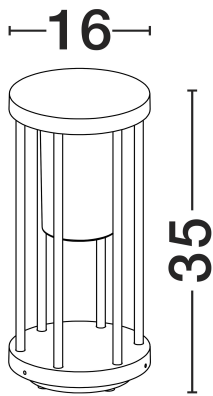

NOVA LUCE

PRODUCT DATASHEET

Version: 001

PRODUCT PHOTOGRAPH

TECHNICAL DRAWING

GENERAL INFORMATION

Product Code	9030152
Collection	Outdoor
Product Category	Bollard
Product Family	Elysium
Mounting Location	Ground
Application Environment	Outdoor
Specifications	N/A

DIMENSION & WEIGHT

LxWxH (cm)	D:16 H:35 cm
Cut out (cm)	N/A
Weight (Kgr)	1.248

MATERIAL & COLOR

Product Color	Sandy Black
Body Material	Aluminium & Pc

APPLICATION & MOUNTING

Ambient Working Temp.	Max 45 oC
Type of Protection	IP65
Dimmable	N/A
Type of Dimming	N/A
Mounting type	Surface
Mounting Depth (cm)	N/A
Led Module Replaceable	Yes
Light Source	E27

Power (Nominal)	12w
Input voltage (Nominal)	220-240Vac
Mains Frequency	50/60Hz

PHOTOMETRICAL DATA

Luminus Flux	N/A
Color Temperature	N/A
Light Color (Designation)	N/A

WARRANTY

Warranty	3 Years
----------	----------------