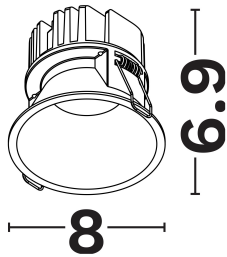

MATERIAL & COLOR

Product Color	Black
Body Material	Aluminium
Cover Material	N/A

APPLICATION & MOUNTING

Ambient Working Temp.	45 C
Type of Protection	IP54
Protection Class IK	IK03
Dimmable	Yes
Type of Dimming (Optional)	Triac/Dali
Mounting type	Recessed
Mounting Depth (cm)	Ceiling
Led Module Replaceable	No
Light Source	Led
Adjustable	No

COMPATIBLE WITH

— On/Off Driver: 9020171

— Triac Driver: 9844019

— Dali Driver: 9621523

NOVA LUCE S.A

Schimatari Viotias
32009, Greece

+30 22620 58 121
+30 22620 56 743

info@novaluce.com
www.novaluce.com