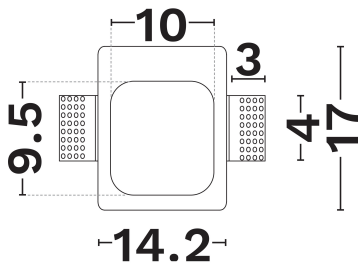

COMPATIBLE WITH

— On/Off Driver: 9889134

— Triac Driver: N/A

— Dali Driver: N/A

GENERAL INFORMATION

Product Code	6600801
Product Category	Steplights
Product Family	Cirocco
Mounting Location	Wall
Application Environment	Indoor

DIMENSION & WEIGHT

LxWxH (cm)	14.2 W: 4.5 H: 17 cm
Cut out (cm)	14,5 X 17,3
Weight (Kgr)	0,98

MATERIAL & COLOR

Product Color	White
Body Material	Gypsum
Cover Material	N/A

APPLICATION & MOUNTING

Ambient Working Temp.	45 C
Type of Protection	IP20
Protection Class IK	N/A
Dimmable	N/A
Type of Dimming (Optional)	N/A
Mounting type	Trimless
Mounting Depth (cm)	Wall
Led Module Replaceable	No
Light Source	Led
Adjustable	No

NOVA LUCE S.A

Schimatari Viotias
32009, Greece

+30 22620 58 121
+30 22620 56 743

info@novaluce.com
www.novaluce.com