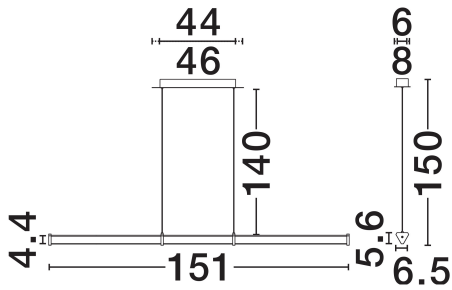

NOVA LUCE

PRODUCT DATASHEET

Version: 001

PRODUCT PHOTOGRAPH

TECHNICAL DRAWING

GENERAL INFORMATION

Product Code	9214142
Collection	Indoor
Product Category	Suspension
Product Family	PHEME
Mounting Location	Wall
Application Environment	Indoor
Specifications	N/A

DIMENSION & WEIGHT

LxWxH (cm)	L: 151 W: 8 H: 150
Cut Out (cm)	N/A
Weight (Kgr)	2.9

MATERIAL & COLOR

Product Color	Matt Black & Satin Nickel
Body Material	Metal & Acrylic

APPLICATION & MOUNTING

Ambient Working Temp.	Max 45°C
Type of Protection	IP20
Dimmable	Yes
Type of Dimming	Triac
Mounting type	Surface
Mounting Depth (cm)	N/A
Led Module Replaceable	No
Light Source	LED

Power (Nominal)	21W
Input voltage (Nominal)	220-240V
Mains Frequency	50/60Hz

PHOTOMETRICAL DATA

Luminous Flux	1470lm
Color Temperature	3000K
Light Color (Designation)	Warm White

WARRANTY

Warranty	3 Years
----------	----------------