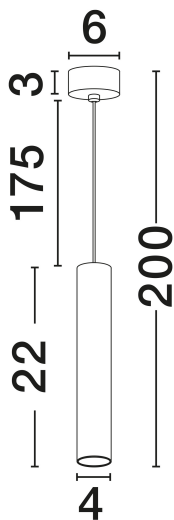

## PRODUCT PHOTOGRAPH

## TECHNICAL DRAWING

## DIMENSION & WEIGHT

LxWxH (cm)	D: 4 H: 200
Cut Out (cm)	N/A
Weight (Kgr)	0.28