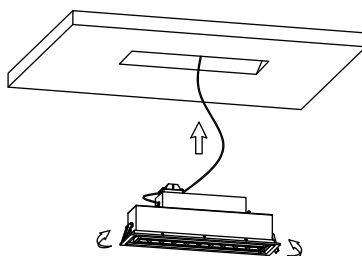

NOVA LUCE

9070131, 9070132
9070133, 9070134

1

Turn off the general switch

2

CutOut Dimensions
9070131: 17.8 x 7.2 cm
9070132: 30.6 x 7.2 cm
9070133: 44.3 x 7.2 cm
9070134: 57.6 x 7.2 cm

3

Tie up screws

4

Connect the wires

5

Insert luminaire into place
by pressing brackets together

6

Fix it into place

7

Turn on the general switch