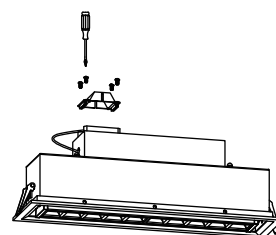

NOVA LUCE

9070131, 9070132
9070133, 9070134

1

Turn off the general switch

2

CutOut Dimensions
9070131: 17.8 x 7.2 cm
9070132: 30.6 x 7.2 cm
9070133: 44.3 x 7.2 cm
9070134: 57.6 x 7.2 cm

3

Tie up screws

4

Connect the wires

5

Insert luminaire into place
by pressing brackets together

6

Fix it into place

7

Turn on the general switch