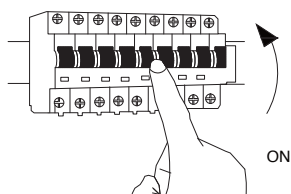

NOVA LUCE

9070131, 9070132
9070133, 9070134

1

Turn off the general switch

2

CutOut Dimensions
9070131: 17.8 x 7.2 cm
9070132: 30.6 x 7.2 cm
9070133: 44.3 x 7.2 cm
9070134: 57.6 x 7.2 cm

3

Tie up screws

4

Connect the wires

5

Insert luminaire into place
by pressing brackets together

6

Fix it into place

7

Turn on the general switch