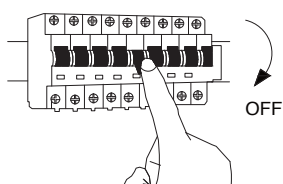

NOVA LUCE

9070131, 9070132
9070133, 9070134

1

Turn off the general switch

2

CutOut Dimensions
9070131: 17.8 x 7.2 cm
9070132: 30.6 x 7.2 cm
9070133: 44.3 x 7.2 cm
9070134: 57.6 x 7.2 cm

3

Tie up screws

4

Connect the wires

5

Insert luminaire into place
by pressing brackets together

6

Fix it into place

7

Turn on the general switch