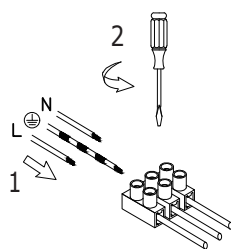

NOVA LUCE

9070131, 9070132
9070133, 9070134

1

Turn off the general switch

2

CutOut Dimensions
9070131: 17.8 x 7.2 cm
9070132: 30.6 x 7.2 cm
9070133: 44.3 x 7.2 cm
9070134: 57.6 x 7.2 cm

3

Tie up screws

4

Connect the wires

5

Insert luminaire into place
by pressing brackets together

6

Fix it into place

7

Turn on the general switch