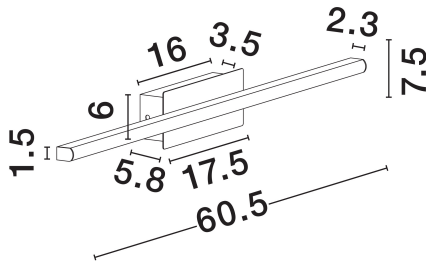

NOVA LUCE

PRODUCT DATASHEET

Version: 001

PRODUCT PHOTOGRAPH

TECHNICAL DRAWING

GENERAL INFORMATION

Product Code	9081806
Collection	Indoor
Product Category	Wall
Product Family	Gratta
Mounting Location	Wall
Application Environment	Indoor
Specifications	N/A

DIMENSION & WEIGHT

LxWxH (cm)	L: 60.5 W: 5.8 H: 7.5
Cut Out (cm)	N/A
Weight (Kgr)	0.51

MATERIAL & COLOR

Product Color	Sandy Black
Body Material	Aluminium & Acrylic

APPLICATION & MOUNTING

Ambient Working Temp.	Max 45°C
Type of Protection	IP20
Dimmable	Yes
Type of Dimming	Triac
Mounting type	Surface
Mounting Depth (cm)	N/A
Led Module Replaceable	No
Light Source	LED

Power (Nominal)	11W
Input voltage (Nominal)	220-240V
Mains Frequency	50/60Hz

PHOTOMETRICAL DATA

Luminous Flux	427lm
Color Temperature	3200K
Light Color (Designation)	Warm White

WARRANTY

Warranty	3 Years
----------	----------------