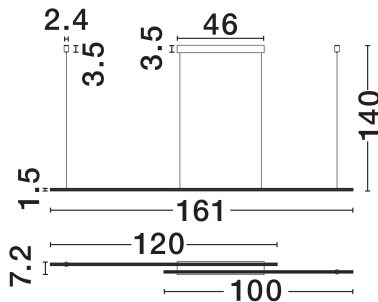

NOVA LUCE

PRODUCT DATASHEET

Version: 001

PRODUCT PHOTOGRAPH

TECHNICAL DRAWING

GENERAL INFORMATION

| | |
|-------------------------|------------|
| Product Code | 9060282 |
| Collection | Indoor |
| Product Category | Suspension |
| Product Family | Brillia |
| Mounting Location | Wall |
| Application Environment | Indoor |
| Specifications | N/A |

DIMENSION & WEIGHT

| | |
|--------------|----------------------|
| LxWxH (cm) | L: 161 W: 7.2 H: 140 |
| Cut Out (cm) | N/A |
| Weight (Kgr) | 1.9 |

MATERIAL & COLOR

| | |
|---------------|------------|
| Product Color | Brass Gold |
| Body Material | Aluminium |

| | |
|-------------------------|-----------------|
| Power (Nominal) | 40W |
| Input voltage (Nominal) | 220-240V |
| Mains Frequency | 50/60Hz |

PHOTOMETRICAL DATA

| | |
|---------------------------|------------------------|
| Luminous Flux | 2400lm |
| Color Temperature | 2700-3000-4000K |
| Light Color (Designation) | WW - NW |