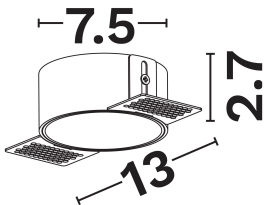

NOVA LUCE

PRODUCT DATASHEET

Version: 001

PRODUCT PHOTOGRAPH

GENERAL INFORMATION

Product Code	9011475
Product Category	Downlights GU10
Product Family	Inlet
Mounting Location	Ceiling
Application Environment	Indoor

DIMENSION & WEIGHT

LxWxH (cm)	D:7.5 H:3.7
Cut out (cm)	8
Weight (Kgr)	N/A

TECHNICAL DRAWING

MATERIAL & COLOR

Product Color	Black
Body Material	Aluminium
Cover Material	N/A

APPLICATION & MOUNTING

Ambient Working Temp.	45 C
Type of Protection	IP20
Protection Class IK	N/A
Dimmable	N/A
Type of Dimming (Optional)	N/A
Mounting type	Trimless
Mounting Depth (cm)	Ceiling
Led Module Replaceable	Yes
Light Source	Led Gu10
Adjustable	No