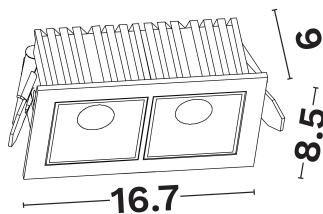

TECHNICAL DRAWING

MATERIAL & COLOR

Product Color	White
Body Material	Aluminium
Cover Material	N/A

APPLICATION & MOUNTING

Ambient Working Temp.	45 C
Type of Protection	IP20
Protection Class IK	IK03
Dimmable	Yes
Type of Dimming (Optional)	Triac/Dali
Mounting type	Recessed
Mounting Depth (cm)	Ceiling
Led Module Replaceable	No
Light Source	Led
Adjustable	No

COMPATIBLE WITH

— On/Off Driver: Included

— Triac Driver: 9844002

— Dali Driver: 9621521

NOVA LUCE S.A

Schimatari Viotias
32009, Greece

+30 22620 58 121
+30 22620 56 743

info@novaluce.com
www.novaluce.com