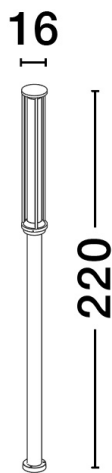

# NOVA LUCE

PRODUCT DATASHEET

Version: 001

## PRODUCT PHOTOGRAPH

## TECHNICAL DRAWING

## DIMENSION & WEIGHT

LxWxH (cm)	D: 16 H: 220
Cut out (cm)	N/A
Weight (Kgr)	4.835