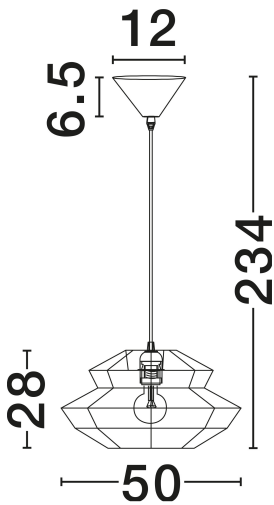

TECHNICAL DRAWING

GENERAL INFORMATION

Product Code	9586648
Collection	Indoor
Product Category	Suspension
Product Family	Nua
Mounting Location	Ceiling
Application Environment	Indoor
Specifications	N/A

DIMENSION & WEIGHT

LxWxH (cm)	D: 50 H: 234
Cut Out (cm)	N/A
Weight (Kgr)	1.1

MATERIAL & COLOR

Product Color	Orange & Sandy Black
Body Material	Rope & Steel

APPLICATION & MOUNTING

Ambient Working Temp.	Max 45°C
Type of Protection	IP20
Dimmable	Yes
Type of Dimming	N/A
Mounting type	Surface
Mounting Depth (cm)	N/A
Led Module Replaceable	Yes
Light Source	E27

NOVA LUCE S.A

Schimatari Viotias
32009, Greece

+30 22620 58 121
+30 22620 56 743

info@novaluce.com
www.novaluce.com