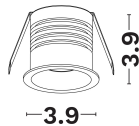

DIMENSION & WEIGHT

LxWxH (cm)	D:3.9 H:3.9
Cut out (cm)	3,5
Weight (Kgr)	N/A

TECHNICAL DRAWING

MATERIAL & COLOR

Product Color	White
Body Material	Aluminium
Cover Material	N/A

APPLICATION & MOUNTING

Ambient Working Temp.	45 C
Type of Protection	IP65
Protection Class IK	IK04
Dimmable	Yes
Type of Dimming (Optional)	Dali
Mounting type	Recessed
Mounting Depth (cm)	Ceiling
Led Module Replaceable	No
Light Source	Led
Adjustable	No

PHOTOMETRICAL DATA

Luminous Flux	288
Luminous Efficacy	96
Color Temperature	2700
Light Color (Designation)	Warm White
CRI	>92
SDCM	<3
Beam Angle	36
UGR	<19

LIFESPAN

Lifetime	50000
----------	--------------