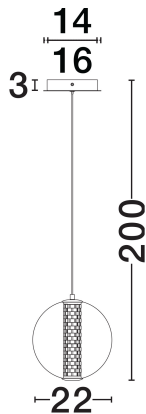

NOVA LUCE

PRODUCT DATASHEET

Version: 001

PRODUCT PHOTOGRAPH

TECHNICAL DRAWING

GENERAL INFORMATION

Product Code	9186951
Collection	Indoor
Product Category	Suspension
Product Family	Navi
Mounting Location	Wall
Application Environment	Indoor
Specifications	N/A

DIMENSION & WEIGHT

LxWxH (cm)	D: 22 H: 200
Cut Out (cm)	N/A
Weight (Kgr)	1.3

MATERIAL & COLOR

Product Color	Brass Gold & Smokey Gray
Body Material	Metal & Glass

APPLICATION & MOUNTING

Ambient Working Temp.	Max 45°C
Type of Protection	IP20
Dimmable	No
Type of Dimming	N/A
Mounting type	Surface
Mounting Depth (cm)	N/A
Led Module Replaceable	No
Light Source	LED

Power (Nominal)	8W
Input voltage (Nominal)	220-240V
Mains Frequency	50/60Hz

PHOTOMETRICAL DATA

Luminous Flux	934lm
Color Temperature	3000K
Light Color (Designation)	Warm White

WARRANTY

Warranty	3 Years
----------	----------------