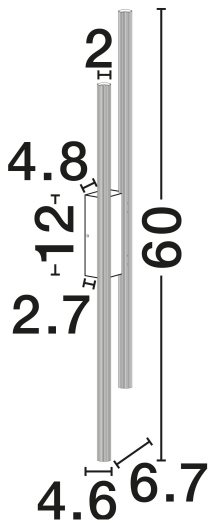

NOVA LUCE

PRODUCT DATASHEET

Version: 001

PRODUCT PHOTOGRAPH

TECHNICAL DRAWING

GENERAL INFORMATION

| | |
|-------------------------|---------|
| Product Code | 9060276 |
| Collection | Indoor |
| Product Category | Wall |
| Product Family | Brillia |
| Mounting Location | Wall |
| Application Environment | Indoor |
| Specifications | N/A |

DIMENSION & WEIGHT

| | |
|--------------|------------|
| LxWxH (cm) | D: 2 H: 60 |
| Cut Out (cm) | N/A |
| Weight (Kgr) | 0 |

MATERIAL & COLOR

| | |
|---------------|-------------|
| Product Color | Sandy Black |
| Body Material | Aluminium |

| | |
|-------------------------|-----------------|
| Power (Nominal) | 11W |
| Input voltage (Nominal) | 220-240V |
| Mains Frequency | 50/60Hz |

PHOTOMETRICAL DATA

| | |
|---------------------------|------------------------|
| Luminous Flux | 380lm |
| Color Temperature | 2700-3000-4000K |
| Light Color (Designation) | WW - NW |