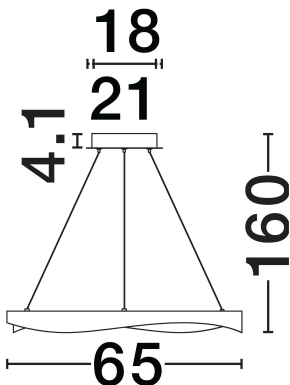

NOVA LUCE

PRODUCT DATASHEET

Version: 001

PRODUCT PHOTOGRAPH

TECHNICAL DRAWING

GENERAL INFORMATION

Product Code	9186948
Collection	Indoor
Product Category	Suspension
Product Family	Radon
Mounting Location	Wall
Application Environment	Indoor
Specifications	N/A

DIMENSION & WEIGHT

LxWxH (cm)	D: 65 H: 160
Cut Out (cm)	N/A
Weight (Kgr)	3.7

MATERIAL & COLOR

Product Color	Matt Black & Gold
Body Material	Aluminium

APPLICATION & MOUNTING

Ambient Working Temp.	Max 45°C
Type of Protection	IP20
Dimmable	Yes
Type of Dimming	Triac
Mounting type	Surface
Mounting Depth (cm)	N/A
Led Module Replaceable	No
Light Source	LED

Power (Nominal)	53W
Input voltage (Nominal)	220-240V
Mains Frequency	50/60Hz

PHOTOMETRICAL DATA

Luminous Flux	1751lm
Color Temperature	3000K
Light Color (Designation)	Warm White

WARRANTY

Warranty	3 Years
----------	----------------