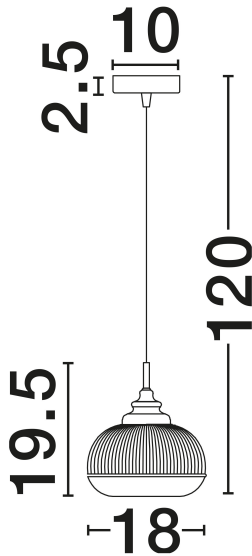

NOVA LUCE

PRODUCT DATASHEET

Version: 001

PRODUCT PHOTOGRAPH

TECHNICAL DRAWING

GENERAL INFORMATION

Product Code	9738211
Collection	Indoor
Product Category	Suspension
Product Family	Mond
Mounting Location	Ceiling
Application Environment	Indoor
Specifications	N/A

DIMENSION & WEIGHT

LxWxH (cm)	D: 18 H1: 19.5 H2: 120
Cut Out (cm)	N/A
Weight (Kgr)	0.75

MATERIAL & COLOR

Product Color	Clear & Satin Gold
Body Material	Glass & Metal

APPLICATION & MOUNTING

Ambient Working Temp.	Max 45°C
Type of Protection	IP20
Dimmable	Yes
Type of Dimming	N/A
Mounting type	Surface
Mounting Depth (cm)	N/A
Led Module Replaceable	Yes
Light Source	E14

Power (Nominal)	1x5W
Input voltage (Nominal)	100-240V
Mains Frequency	50/60Hz

PHOTOMETRICAL DATA

Luminous Flux	N/A
Color Temperature	N/A
Light Color (Designation)	N/A

WARRANTY

Warranty	3 Years
----------	----------------