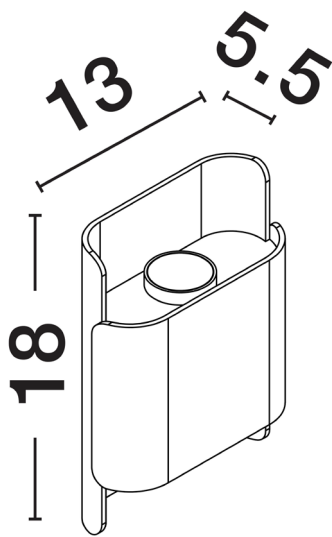

NOVA LUCE

PRODUCT DATASHEET

Version: 001

PRODUCT PHOTOGRAPH

GENERAL INFORMATION

Product Code	9030922
Collection	Outdoor
Product Category	Wall
Product Family	Polly
Mounting Location	Wall
Application Environment	Outdoor
Specifications	Antisalt Protection

DIMENSION & WEIGHT

LxWxH (cm)	L: 18 W: 13 H: 5,5
Cut out (cm)	N/A
Weight (Kgr)	0.75

TECHNICAL DRAWING

MATERIAL & COLOR

Product Color	Black
Body Material	Aluminium

APPLICATION & MOUNTING

Ambient Working Temp.	Max 45 oC
Type of Protection	IP54
Dimmable	No
Type of Dimming (Optional)	N/A
Mounting type	Surface
Mounting Depth (cm)	N/A
Led Module Replaceable	Yes
Light Source	LED

NOVA LUCE S.A

Schimatari Viotias
32009, Greece

+30 22620 58 121
+30 22620 56 743

info@novaluce.com
www.novaluce.com