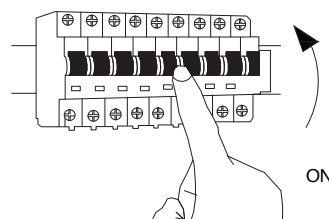

NOVA LUCE

9030596

1

Turn off the general switch

2

Dismantle the product

3

Drill holes apply screws with
Plastic anchors & connect the wires

4

Apply
The element in to place

5

Turn on the general switch