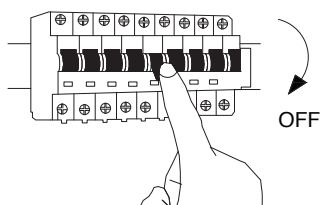

NOVA LUCE

9030596

1

Turn off the general switch

2

Dismantle the product

3

Drill holes apply screws with
Plastic anchors & connect the wires

4

Apply
The element in to place

5

Turn on the general switch