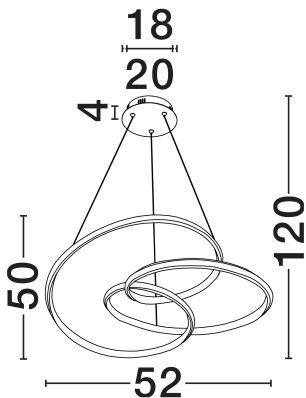

NOVA LUCE

PRODUCT DATASHEET

Version: 001

PRODUCT PHOTOGRAPH

TECHNICAL DRAWING

GENERAL INFORMATION

Product Code	9147112
Collection	Indoor
Product Category	Suspension
Product Family	Menton
Mounting Location	Wall
Application Environment	Indoor
Specifications	N/A

DIMENSION & WEIGHT

LxWxH (cm)	D: 52 H: 120
Cut Out (cm)	N/A
Weight (Kgr)	1.4

MATERIAL & COLOR

Product Color	Sandy Black
Body Material	Aluminium & Acrylic

APPLICATION & MOUNTING

Ambient Working Temp.	Max 45°C
Type of Protection	IP20
Dimmable	Yes
Type of Dimming	Triac
Mounting type	Surface
Mounting Depth (cm)	N/A
Led Module Replaceable	No
Light Source	LED

Power (Nominal)	43W
Input voltage (Nominal)	220-240V
Mains Frequency	50/60Hz

PHOTOMETRICAL DATA

Luminous Flux	3013lm
Color Temperature	3000K
Light Color (Designation)	Warm White

WARRANTY

Warranty	3 Years
----------	----------------