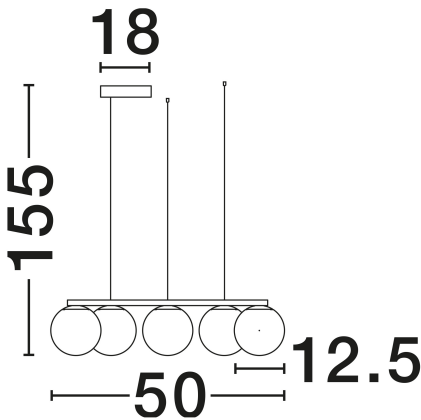

NOVA LUCE

PRODUCT DATASHEET

Version: 001

PRODUCT PHOTOGRAPH

TECHNICAL DRAWING

GENERAL INFORMATION

Product Code	9919603
Collection	Indoor
Product Category	Suspension
Product Family	Joline
Mounting Location	Ceiling
Application Environment	Indoor
Specifications	N/A

DIMENSION & WEIGHT

LxWxH (cm)	D: 50 H: 155
Cut Out (cm)	N/A
Weight (Kgr)	2.9

MATERIAL & COLOR

Product Color	Opal & Sandy Black
Body Material	Glass, Metal & Aluminium

APPLICATION & MOUNTING

Ambient Working Temp.	Max 45°C
Type of Protection	IP20
Dimmable	No
Type of Dimming	N/A
Mounting type	Surface
Mounting Depth (cm)	N/A
Led Module Replaceable	No
Light Source	LED

Power (Nominal)	35W
Input voltage (Nominal)	220-240V
Mains Frequency	50/60Hz

PHOTOMETRICAL DATA

Luminous Flux	2803lm
Color Temperature	3000K
Light Color (Designation)	Warm White

WARRANTY

Warranty	3 Years
----------	----------------