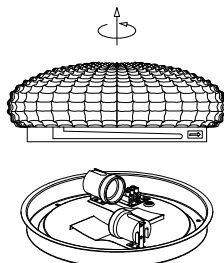

NOVA LUCE

9738254

1

Turn off the general switch

2

By rotating untight the product

3

Connect the wires

4

Drill holes apply screws
With anchors

5

Apply the bulb

6

By rotating tight the product

7

Turn on the general switch