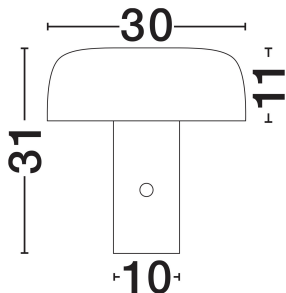

NOVA LUCE

PRODUCT DATASHEET

Version: 001

PRODUCT PHOTOGRAPH

TECHNICAL DRAWING

GENERAL INFORMATION

Product Code	9268030
Collection	Indoor
Product Category	Table
Product Family	Noelia
Mounting Location	Table
Application Environment	Indoor
Specifications	N/A

DIMENSION & WEIGHT

LxWxH (cm)	D: 30 H: 31
Cut Out (cm)	N/A
Weight (Kgr)	2.2

MATERIAL & COLOR

Product Color	Bordeaux
Body Material	Steel, Aluminium &Acrylic

APPLICATION & MOUNTING

Ambient Working Temp.	Max 45°C
Type of Protection	IP20
Dimmable	Yes
Type of Dimming	Triac
Mounting type	Surface
Mounting Depth (cm)	N/A
Led Module Replaceable	No
Light Source	LED

Power (Nominal)	17W
Input voltage (Nominal)	220-240V
Mains Frequency	50/60Hz

PHOTOMETRICAL DATA

Luminous Flux	892lm
Color Temperature	2700K
Light Color (Designation)	Warm White

WARRANTY

Warranty	3 Years
----------	----------------