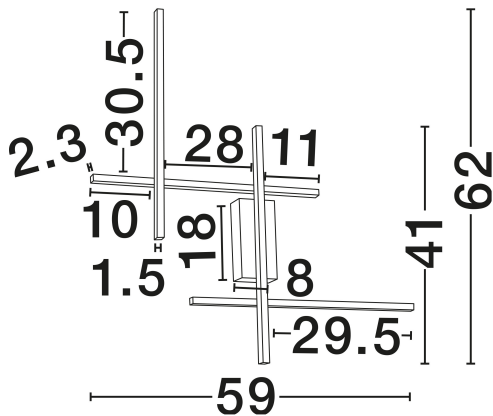

NOVA LUCE

PRODUCT DATASHEET

Version: 001

PRODUCT PHOTOGRAPH

TECHNICAL DRAWING

GENERAL INFORMATION

Product Code	9081812
Collection	Indoor
Product Category	Wall
Product Family	Apecho
Mounting Location	Wall
Application Environment	Indoor
Specifications	N/A

DIMENSION & WEIGHT

LxWxH (cm)	L: 59 W: 6.5 H: 62
Cut Out (cm)	N/A
Weight (Kgr)	0.9

MATERIAL & COLOR

Product Color	Sandy White
Body Material	Aluminium & Acrylic & Steel

APPLICATION & MOUNTING

Ambient Working Temp.	Max 45°C
Type of Protection	IP20
Dimmable	Yes
Type of Dimming	Triac
Mounting type	Surface
Mounting Depth (cm)	N/A
Led Module Replaceable	No
Light Source	LED

Power (Nominal)	34W
Input voltage (Nominal)	220-240V
Mains Frequency	50/60Hz

PHOTOMETRICAL DATA

Luminous Flux	1360lm
Color Temperature	3200K
Light Color (Designation)	Warm White

WARRANTY

Warranty	3 Years
----------	----------------