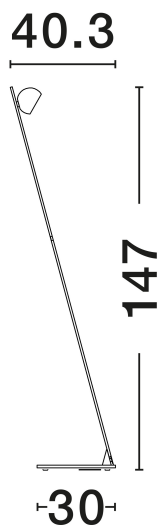

NOVA LUCE

PRODUCT DATASHEET

Version: 001

PRODUCT PHOTOGRAPH

TECHNICAL DRAWING

GENERAL INFORMATION

Product Code	9088124
Collection	Indoor
Product Category	Floor
Product Family	Lusa
Mounting Location	Floor
Application Environment	Indoor
Specifications	N/A

DIMENSION & WEIGHT

LxWxH (cm)	D: 30 H: 146,5
Cut Out (cm)	N/A
Weight (Kgr)	6.8

MATERIAL & COLOR

Product Color	Champagne Gold & Black
Body Material	Aluminium

APPLICATION & MOUNTING

Ambient Working Temp.	Max 45°C
Type of Protection	IP20
Dimmable	Yes
Type of Dimming	Triac
Mounting type	Surface
Mounting Depth (cm)	N/A
Led Module Replaceable	No
Light Source	LED

Power (Nominal)	6W
Input voltage (Nominal)	220-240V
Mains Frequency	50/60Hz

PHOTOMETRICAL DATA

Luminous Flux	779lm
Color Temperature	3000K
Light Color (Designation)	Warm White

WARRANTY

Warranty	3 Years
----------	----------------