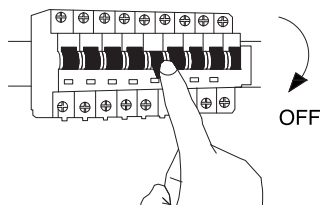

NOVA LUCE

9187013

1

Turn off the general switch

2

Drill holes & apply plastic anchors
With screws

3

Connect the wires

4

Apply the screws

5

apply the glass

6

Turn on the general switch