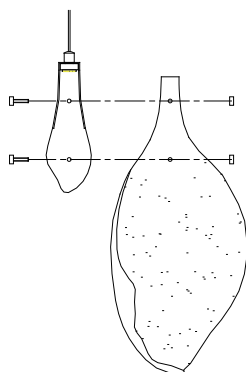

NOVA LUCE

9187013

1

Turn off the general switch

2

Drill holes & apply plastic anchors
With screws

3

Connect the wires

4

Apply the screws

5

apply the glass

6

Turn on the general switch