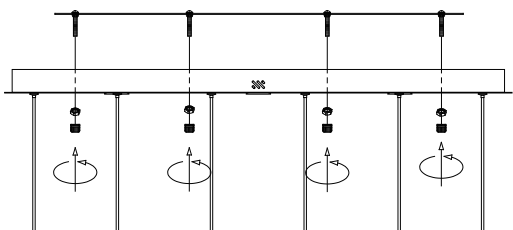

NOVA LUCE

9187013

1

Turn off the general switch

2

Drill holes & apply plastic anchors
With screws

3

Connect the wires

4

Apply the screws

5

apply the glass

6

Turn on the general switch