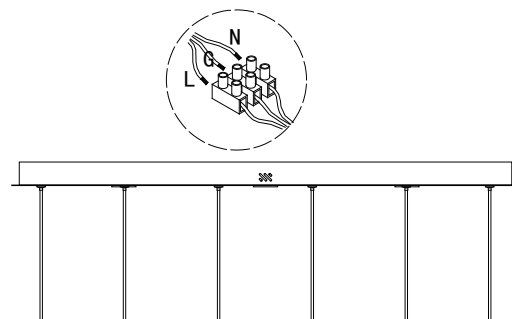

NOVA LUCE

9187013

1

Turn off the general switch

2

Drill holes & apply plastic anchors
With screws

3

Connect the wires

4

Apply the screws

5

apply the glass

6

Turn on the general switch