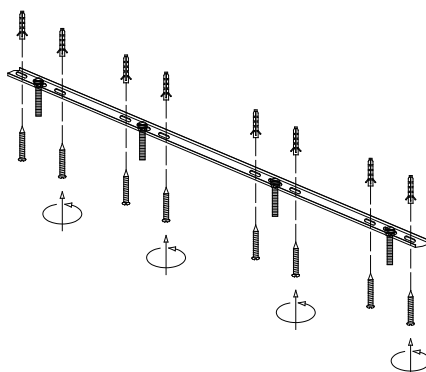

NOVA LUCE

9187013

1

Turn off the general switch

2

Drill holes & apply plastic anchors
With screws

3

Connect the wires

4

Apply the screws

5

apply the glass

6

Turn on the general switch