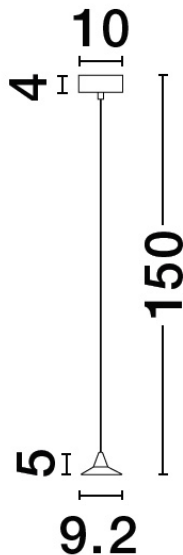

NOVA LUCE

PRODUCT DATASHEET

Version: 001

PRODUCT PHOTOGRAPH

GENERAL INFORMATION

Product Code	9060222
Collection	Decorative
Product Category	Suspension
Product Family	Dro
Mounting Location	Ceiling
Application Environment	Indoor

DIMENSION & WEIGHT

LxWxH (cm)	D: 9,2 H: 150
Cut out (cm)	N/A
Weight (Kgr)	0.5

MATERIAL & COLOR

Product Color	Coffee
Body Material	Aluminium

TECHNICAL DRAWING

APPLICATION & MOUNTING

Ambient Working Temp.	Max 45 oC
Type of Protection	IP20
Dimmable	Yes
Type of Dimming (Optional)	Triac
Mounting type	Ceiling
Mounting Depth (cm)	N/A
Led Module Replaceable	No
Light Source	LED

Power (Nominal)	6W
Input voltage (Nominal)	220-240Vac
Mains Frequency	50/60Hz

PHOTOMETRICAL DATA

Luminous Flux	355 lm
Color Temperature	3000K
Light Color (Designation)	Warm White

WARRANTY

Warranty	3 Years
----------	----------------