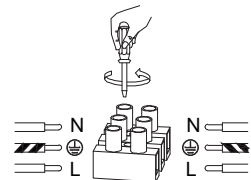

NOVA LUCE

9215806 9215807

1

Turn off the general switch

2

Drill holes & apply plastic anchors
With screws

3

Connect the wires

4

Apply the side screws

5

Turn on the general switch