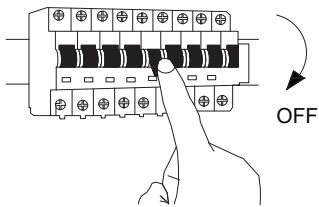

NOVA LUCE

9215806 9215807

1

Turn off the general switch

2

Drill holes & apply plastic anchors
With screws

3

Connect the wires

4

Apply the side screws

5

Turn on the general switch