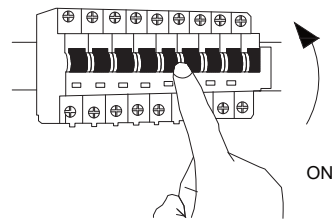

NOVA LUCE

9215806 9215807

1

Turn off the general switch

2

Drill holes & apply plastic anchors
With screws

3

Connect the wires

4

Apply the side screws

5

Turn on the general switch