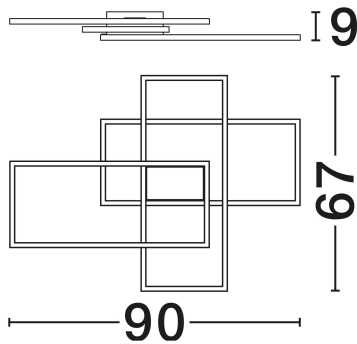

NOVA LUCE

PRODUCT DATASHEET

Version: 001

PRODUCT PHOTOGRAPH

GENERAL INFORMATION

Product Code	9977001
Collection	Indoor
Product Category	Ceiling
Product Family	Bilbao
Mounting Location	Ceiling
Application Environment	Indoor
Specifications	N/A

DIMENSION & WEIGHT

LxWxH (cm)	L: 90 W: 67 H: 8.5
Cut Out (cm)	N/A
Weight (Kgr)	2.9

MATERIAL & COLOR

Product Color	White
Body Material	Aluminium & Acrylic

TECHNICAL DRAWING

APPLICATION & MOUNTING

Ambient Working Temp.	Max 45°C
Type of Protection	IP20
Dimmable	Yes
Type of Dimming	Triac
Mounting type	Surface
Mounting Depth (cm)	N/A
Led Module Replaceable	No
Light Source	LED

NOVA LUCE S.A

Schimatari Viotias
32009, Greece

+30 22620 58 121
+30 22620 56 743

info@novaluce.com
www.novaluce.com