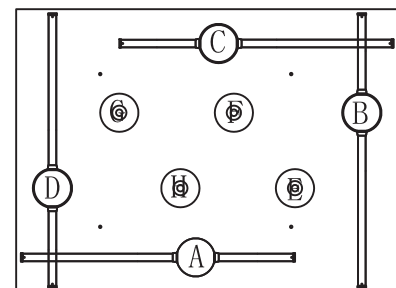

# NOVA LUCE

ART - NR 9695259

- A Line exposed long: 1380MM
- B Line exposed long: 940MM
- C Line exposed long: 770MM
- D Line exposed long: 770MM
- E Line exposed long: 680MM
- F Line exposed long: 330MM
- G Line exposed long: 600MM
- H Line exposed long: 70MM