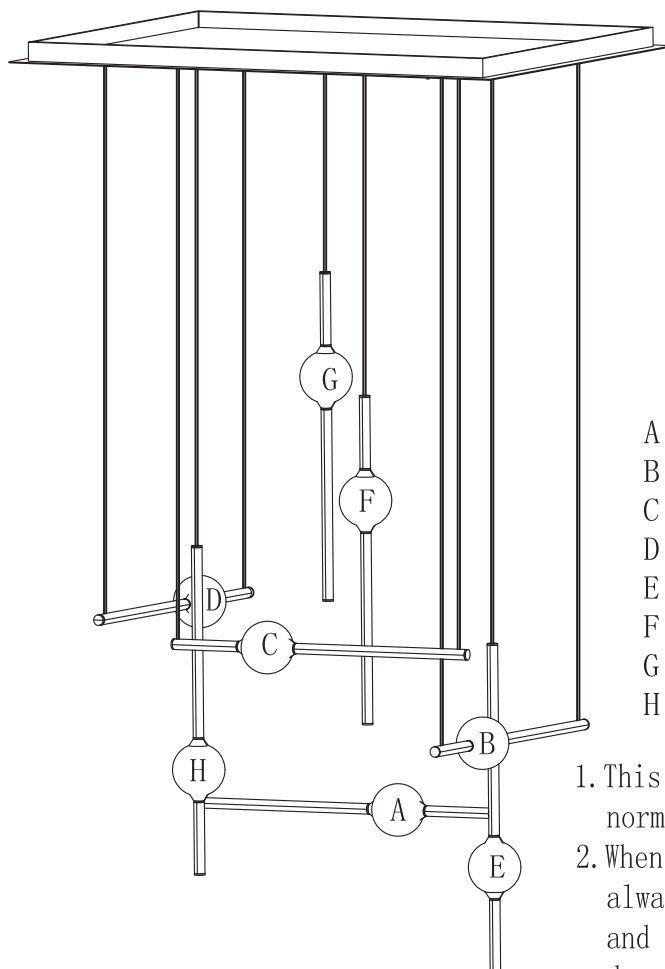

# NOVA LUCE

ART - NR 9695259

- A Line exposed long: 1380MM
- B Line exposed long: 940MM
- C Line exposed long: 770MM
- D Line exposed long: 770MM
- E Line exposed long: 680MM
- F Line exposed long: 330MM
- G Line exposed long: 600MM
- H Line exposed long: 70MM

1. This light fitting operates at a normal supply voltage of 220-240V.
2. When changing the bulb or fuses, always switch off at the mains and allow the old bulb to cool down before handling.