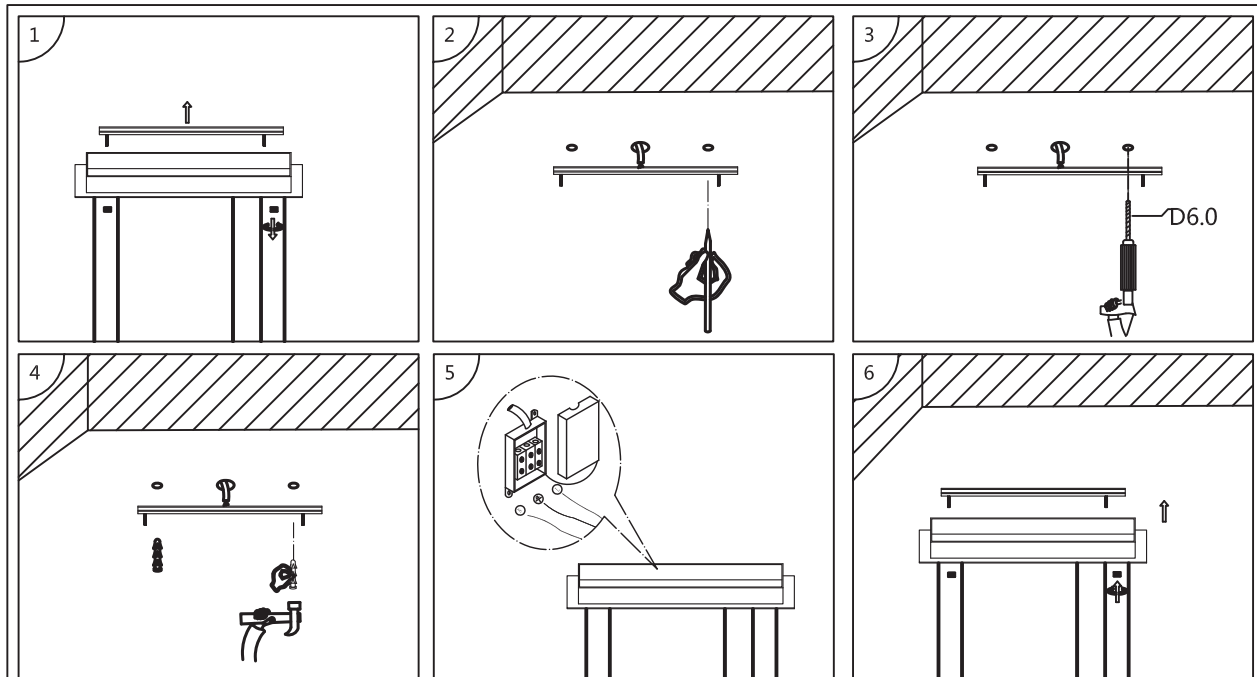

# NOVA LUCE

ART - NR 9695259

- A Line exposed long: 1380MM
- B Line exposed long: 940MM
- C Line exposed long: 770MM
- D Line exposed long: 770MM
- E Line exposed long: 680MM
- F Line exposed long: 330MM
- G Line exposed long: 600MM
- H Line exposed long: 70MM

1. This light fitting operates at a normal supply voltage of 220-240V.
2. When changing the bulb or fuses, always switch off at the mains and allow the old bulb to cool down before handling.