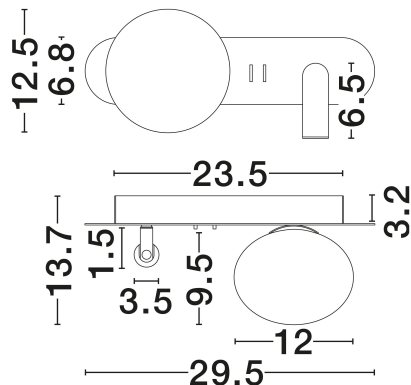

NOVA LUCE

PRODUCT DATASHEET

Version: 001

PRODUCT PHOTOGRAPH

TECHNICAL DRAWING

GENERAL INFORMATION

Product Code	9002107
Collection	Indoor
Product Category	Wall
Product Family	Noble
Mounting Location	Wall
Application Environment	Indoor
Specifications	N/A

DIMENSION & WEIGHT

LxWxH (cm)	L: 29.5 W: 13.6 H: 12.5
Cut Out (cm)	N/A
Weight (Kgr)	1

MATERIAL & COLOR

Product Color	Sandy White
Body Material	Metal & Glass

APPLICATION & MOUNTING

Ambient Working Temp.	Max 45°C
Type of Protection	IP20
Dimmable	No
Type of Dimming	N/A
Mounting type	Surface
Mounting Depth (cm)	N/A
Led Module Replaceable	Yes
Light Source	LED G9

Power (Nominal)	1x5 & 3W
Input voltage (Nominal)	100-240V
Mains Frequency	50/60Hz

PHOTOMETRICAL DATA

Luminous Flux	182lm
Color Temperature	3000K
Light Color (Designation)	Warm White

WARRANTY

Warranty	3 Years
----------	----------------